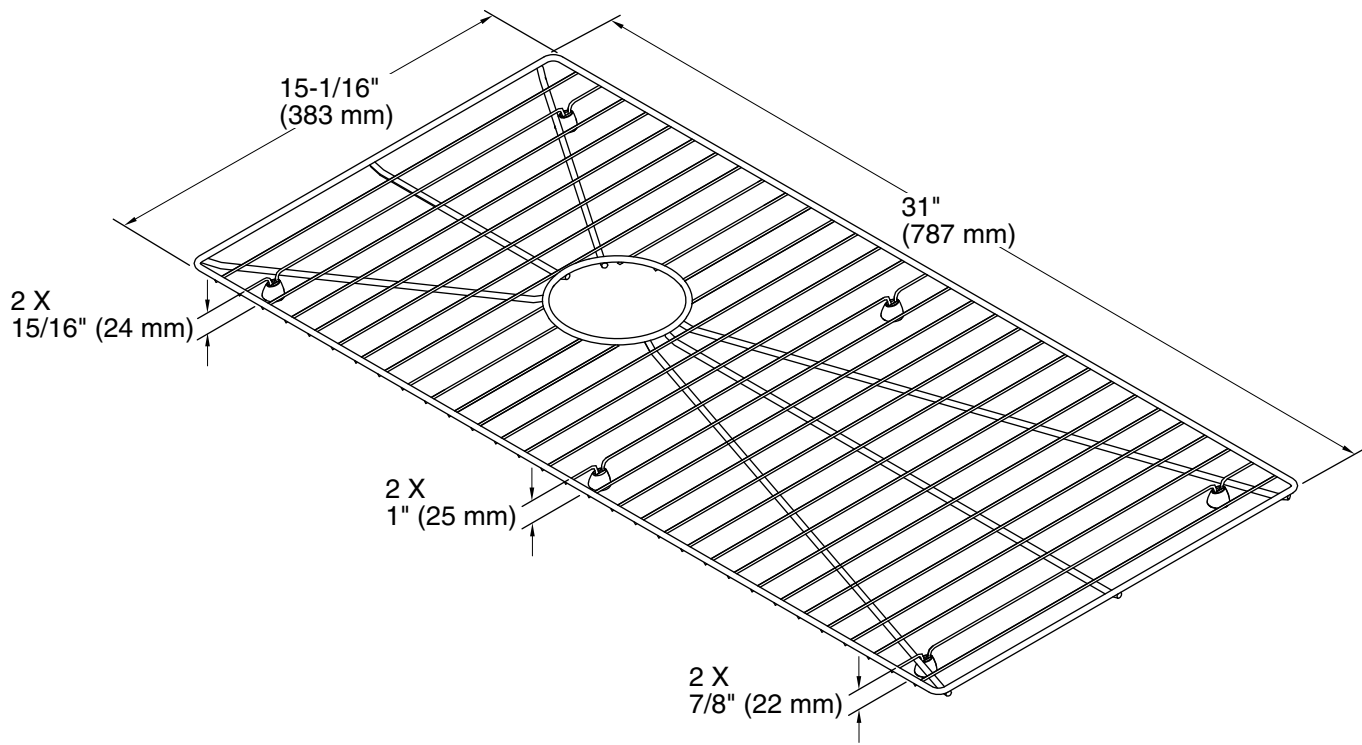

Technical Information

All product dimensions are nominal.

Material: Stainless Steel